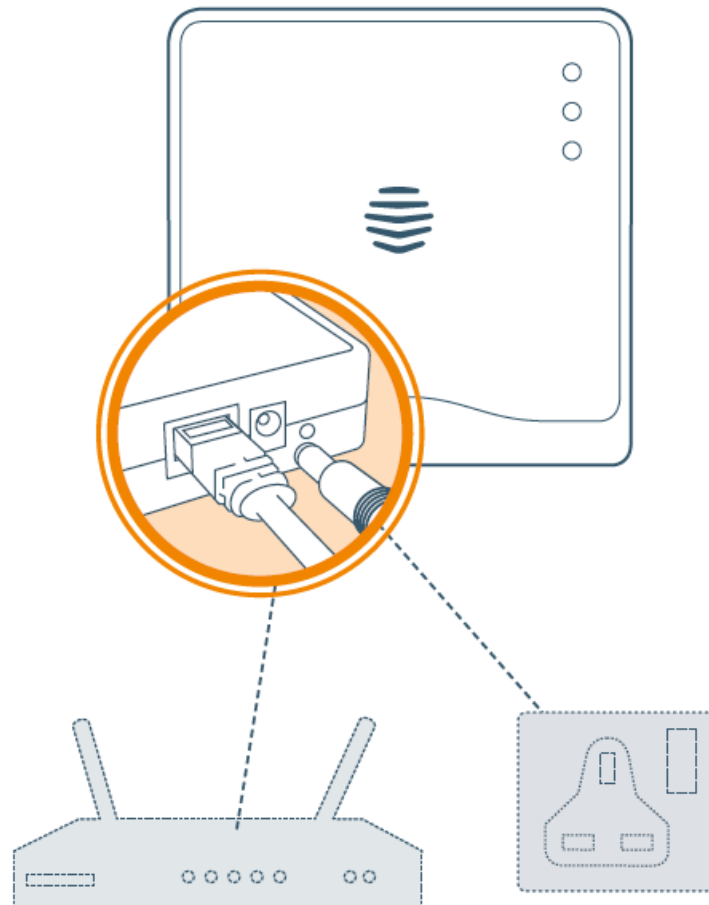

Download the Hive app:

*If you already have an account with us, don't worry about this step.

Your Hive Hub

Your hub is the heart of your Hive system. It lets your devices talk to each other and allows you to control them from your smartphone, tablet or laptop anytime, anywhere.

Getting started

1. Connect your hub

- Connect your hub to your broadband router using the Ethernet cable in the box.
- Connect your hub to a mains power socket using the power cable in the box.
- For the hub to work at its best you should avoid placing it on the floor or in an enclosed area such as a cupboard. A table or shelf are better options, if possible.

2. Activate your hub

Log in to the Hive app, select Hub or log in at hivehome.com and enter the hub ID when prompted. This is the ABC-123 formatted number on the underside of the hub.

3. That's it!

You can now pair your other Hive devices by tapping Install devices in the app or online dashboard.