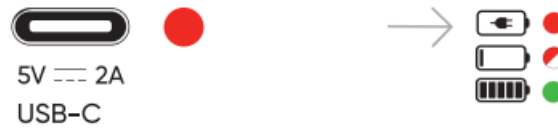

Light Dimmer

Charging

LED status

Reset