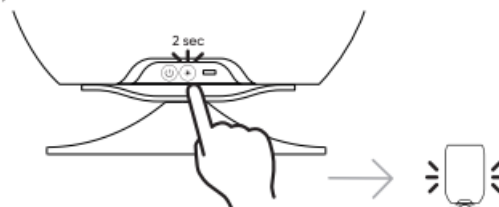

[3 Related Posts](#)

Atmos Speaker Lamp

Power On/Off

Connect Bluetooth Device

Play Music

Light On/Off

Light Dimmer

Charging