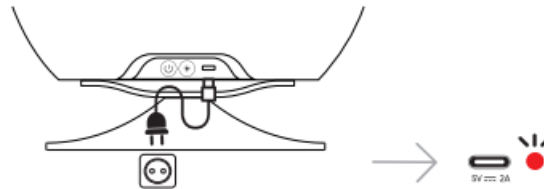

[3 Related Posts](#)

Atmos Speaker Lamp

Power On/Off

Connect Bluetooth Device

Play Music

Light On/Off

Light Dimmer

Charging