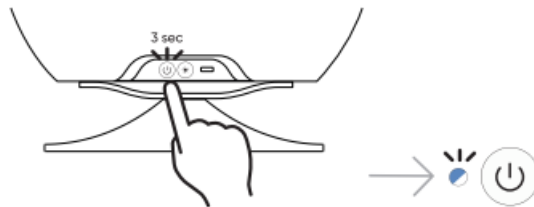

[3 Related Posts](#)

Atmos Speaker Lamp

Power On/Off

Connect Bluetooth Device

Play Music

Light On/Off

Light Dimmer

Charging