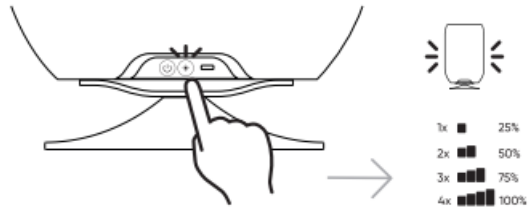

[3 Related Posts](#)

Atmos Speaker Lamp

Power On/Off

Connect Bluetooth Device

Play Music

Light On/Off

Light Dimmer

Charging