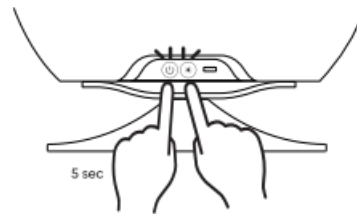

Light Dimmer

Charging

LED status

Reset