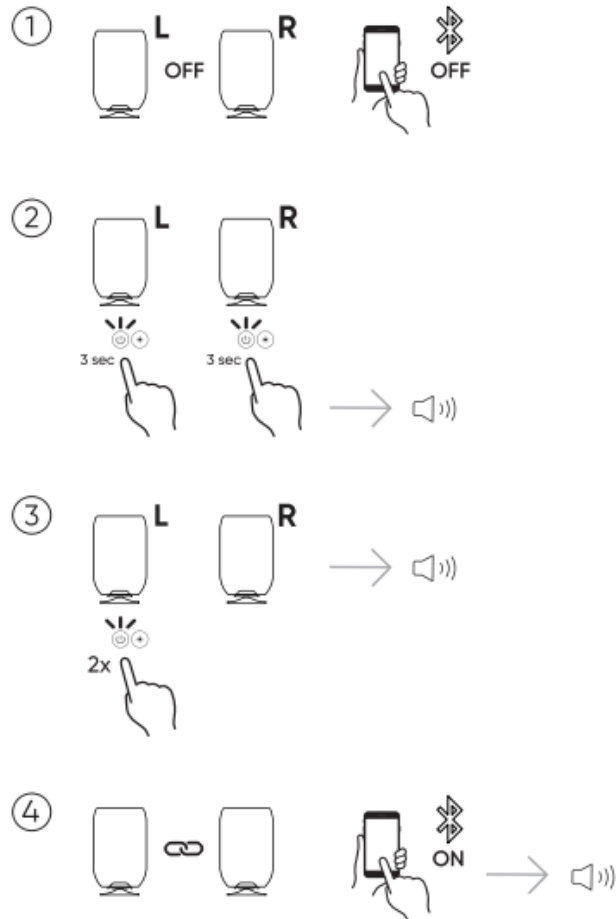

Pairing Mode

Unpair