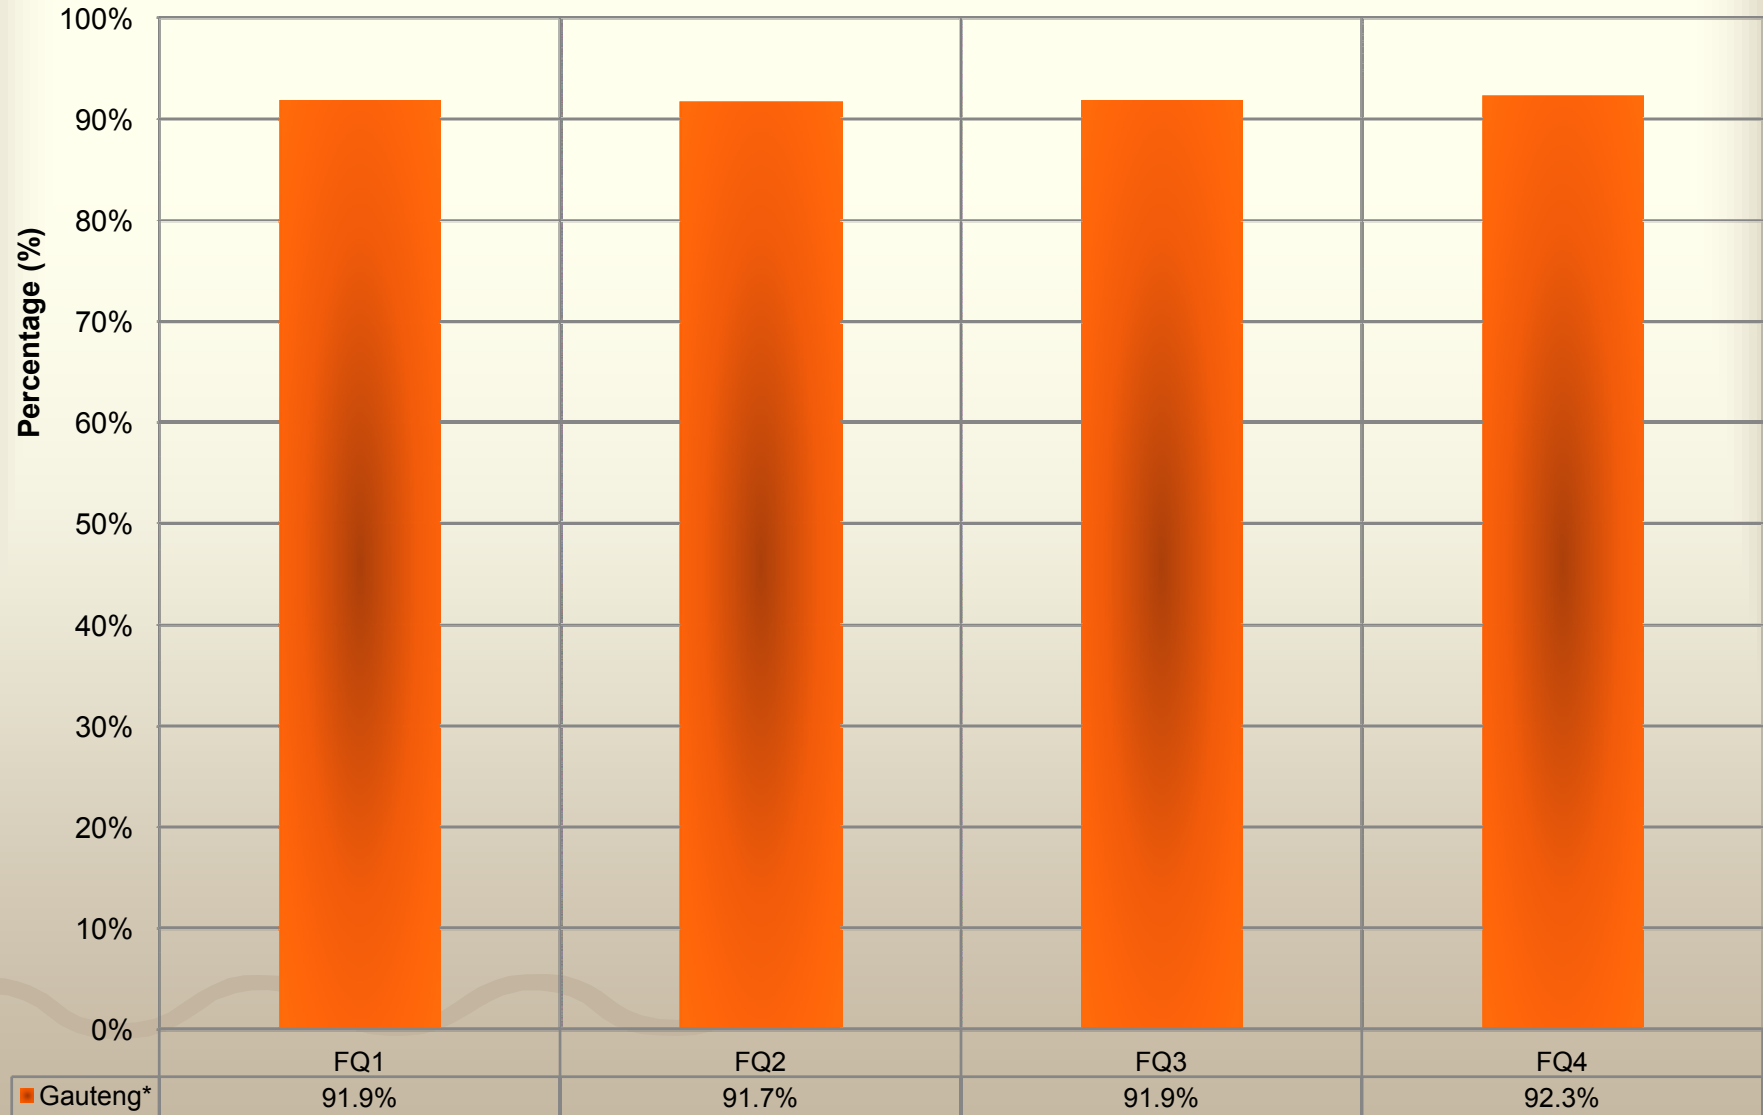

Quarterly bingo RTP % - F2009

[Return to player/punter]

* Bingo offered for play only in Gauteng

Quarterly betting RTP % - F2009

**National
Gambling Board**

a member of the dti group

[Return to player/punter]

	FQ1	FQ2	FQ3	FQ4
■ Gauteng	84.8%	82.7%	82.8%	83.2%
■ Western Cape	85.6%	90.4%	89.6%	88.6%
■ KwaZulu-Natal	82.7%	82.5%	82.6%	79.9%
■ Mpumalanga	76.7%	76.2%	78.0%	76.4%
■ Limpopo	74.0%	71.1%	75.7%	76.4%
■ North West	72.8%	72.4%	71.7%	70.7%
■ Northern Cape	77.3%	42.1%	76.0%	54.8%
■ Eastern Cape	58.9%	56.2%	56.3%	57.2%
■ Free State	97.6%	97.4%	97.8%	98.0%