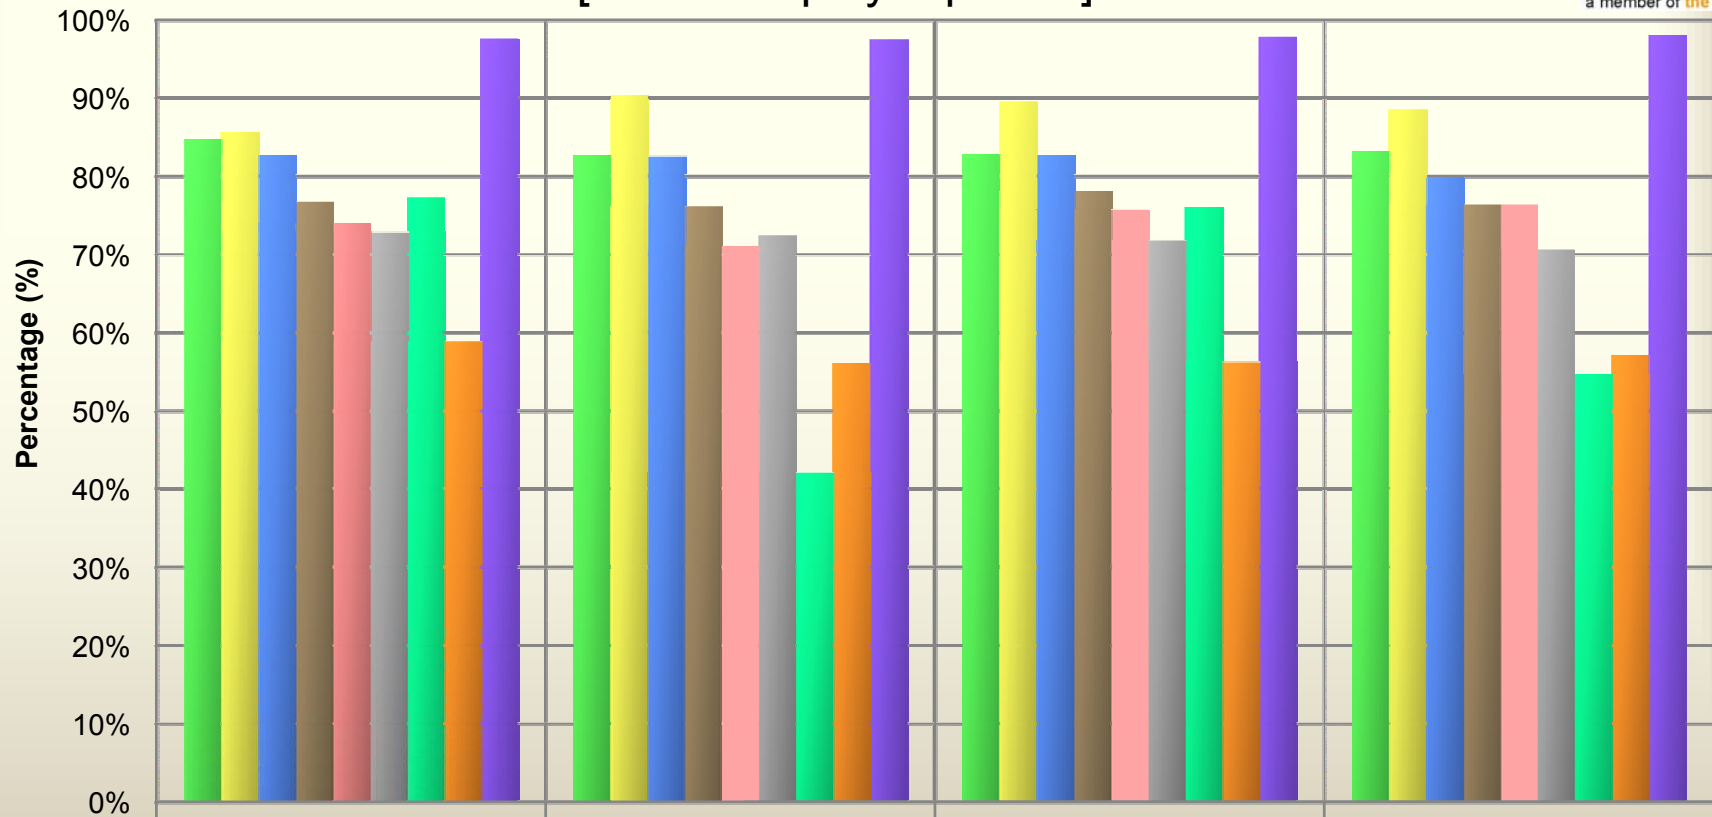

Quarterly bingo RTP % - F2009

[Return to player/punter]

* Bingo offered for play only in Gauteng

Quarterly betting RTP % - F2009

**National
Gambling Board**

a member of the dti group

[Return to player/punter]

	FQ1	FQ2	FQ3	FQ4
■ Gauteng	84.8%	82.7%	82.8%	83.2%
■ Western Cape	85.6%	90.4%	89.6%	88.6%
■ KwaZulu-Natal	82.7%	82.5%	82.6%	79.9%
■ Mpumalanga	76.7%	76.2%	78.0%	76.4%
■ Limpopo	74.0%	71.1%	75.7%	76.4%
■ North West	72.8%	72.4%	71.7%	70.7%
■ Northern Cape	77.3%	42.1%	76.0%	54.8%
■ Eastern Cape	58.9%	56.2%	56.3%	57.2%
■ Free State	97.6%	97.4%	97.8%	98.0%