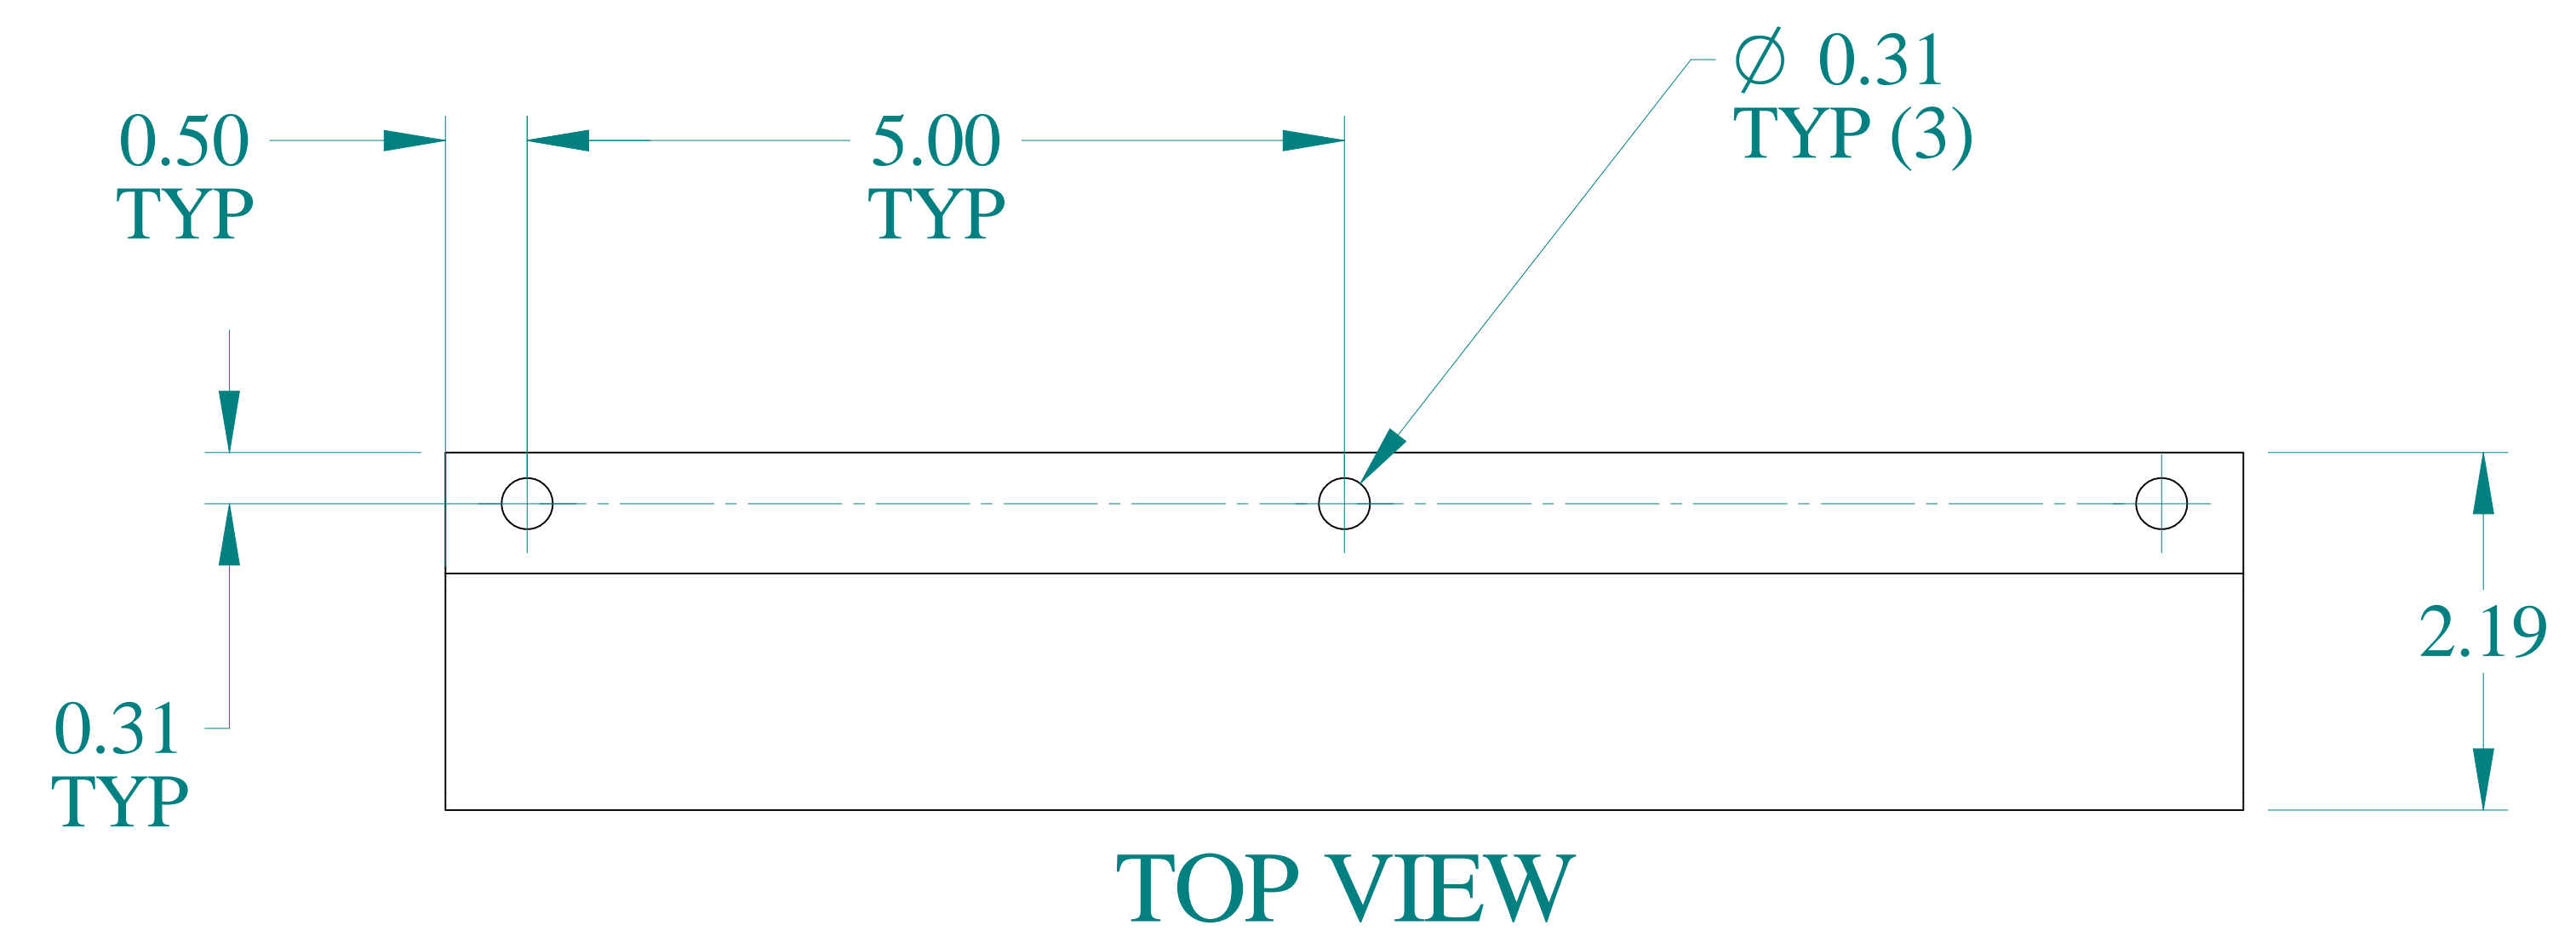

ISOMETRIC VIEW

**HAMMOND  
MANUFACTURING®**

www.hammondmfg.com

Data subject to change without notice.

Part # : DK12GY      Date : Jul 5, 2021

[Link:www.hammondmfg.com/DK12GY](http://www.hammondmfg.com/DK12GY)