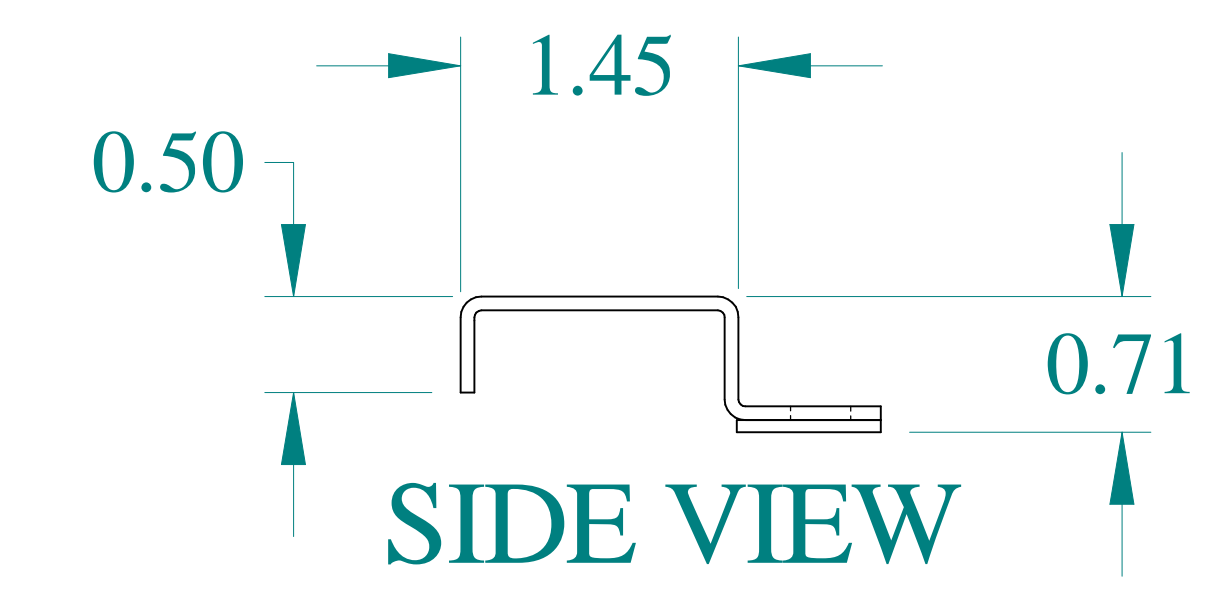

ISOMETRIC VIEW

**HAMMOND  
MANUFACTURING®**

www.hammondmfg.com

Data subject to change without notice.

Part # : DK12GY      Date : Jul 5, 2021

[Link:www.hammondmfg.com/DK12GY](http://www.hammondmfg.com/DK12GY)